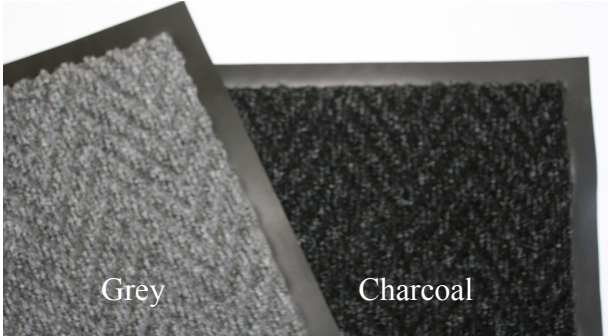

Commercial Matting

Décor Range
 Size: 900 mm x 1500 mm
 1200 mm x 1800 mm
 Colors: Storm Grey
 Sienna
 Kelp

Poly Plush / Ribbed
 Size: 900 mm x 1500 mm
 Colors: Tornado
 Beach
 Red

Nova Wave Range
 Size: 600 mm x 900 mm
 900 mm x 1500 mm
 1200 mm x 1800 mm
 Colors: Charcoal
 Grey

York Range
 Size: 900 mm x 1500 mm
 Colors: Charcoal
 Blue

Important: A tolerance of at least 1% per lineal meter (Length and width) must be taken into account when ordering these mats. This is due to shrinkage of the carpet material and PVC during manufacturing and is unavoidable.