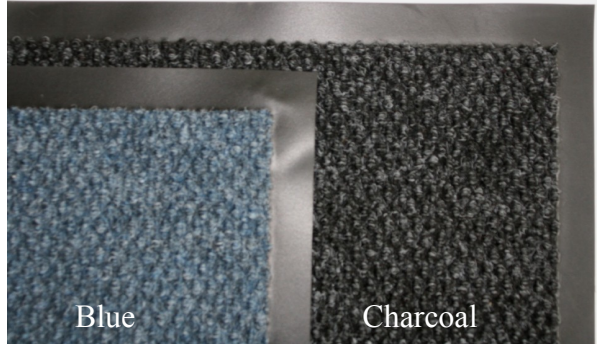

Commercial Matting

Décor Range
 Size: 900 mm x 1500 mm
 1200 mm x 1800 mm
 Colors: Storm Grey
 Sienna
 Kelp

Poly Plush / Ribbed
 Size: 900 mm x 1500 mm
 Colors: Tornado
 Beach
 Red

Nova Wave Range
 Size: 600 mm x 900 mm
 900 mm x 1500 mm
 1200 mm x 1800 mm
 Colors: Charcoal
 Grey

York Range
 Size: 900 mm x 1500 mm
 Colors: Charcoal
 Blue

Important: A tolerance of at least 1% per lineal meter (Length and width) must be taken into account when ordering these mats. This is due to shrinkage of the carpet material and PVC during manufacturing and is unavoidable.