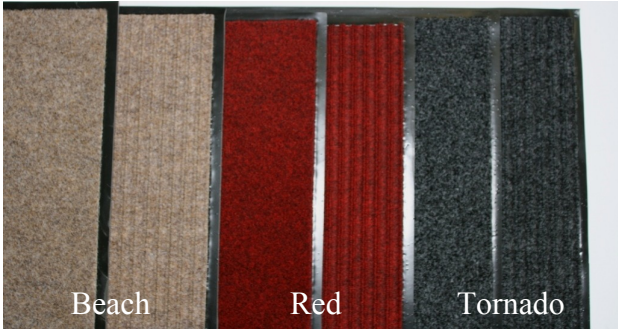

Commercial Matting

Décor Range
 Size: 900 mm x 1500 mm
 1200 mm x 1800 mm
 Colors: Storm Grey
 Sienna
 Kelp

Poly Plush / Ribbed
 Size: 900 mm x 1500 mm
 Colors: Tornado
 Beach
 Red

Nova Wave Range
 Size: 600 mm x 900 mm
 900 mm x 1500 mm
 1200 mm x 1800 mm
 Colors: Charcoal
 Grey

York Range
 Size: 900 mm x 1500 mm
 Colors: Charcoal
 Blue

Important: A tolerance of at least 1% per lineal meter (Length and width) must be taken into account when ordering these mats. This is due to shrinkage of the carpet material and PVC during manufacturing and is unavoidable.