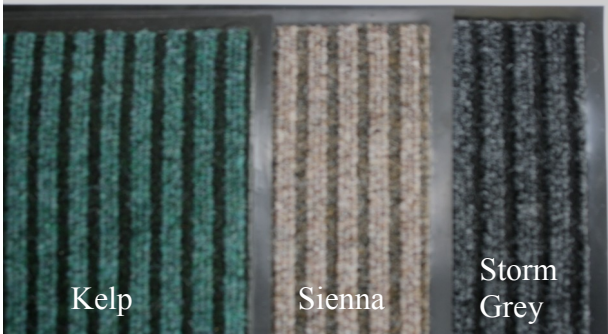

Commercial Matting

Décor Range
 Size: 900 mm x 1500 mm
 1200 mm x 1800 mm
 Colors: Storm Grey
 Sienna
 Kelp

Poly Plush / Ribbed
 Size: 900 mm x 1500 mm
 Colors: Tornado
 Beach
 Red

Nova Wave Range
 Size: 600 mm x 900 mm
 900 mm x 1500 mm
 1200 mm x 1800 mm
 Colors: Charcoal
 Grey

York Range
 Size: 900 mm x 1500 mm
 Colors: Charcoal
 Blue

Important: A tolerance of at least 1% per lineal meter (Length and width) must be taken into account when ordering these mats. This is due to shrinkage of the carpet material and PVC during manufacturing and is unavoidable.